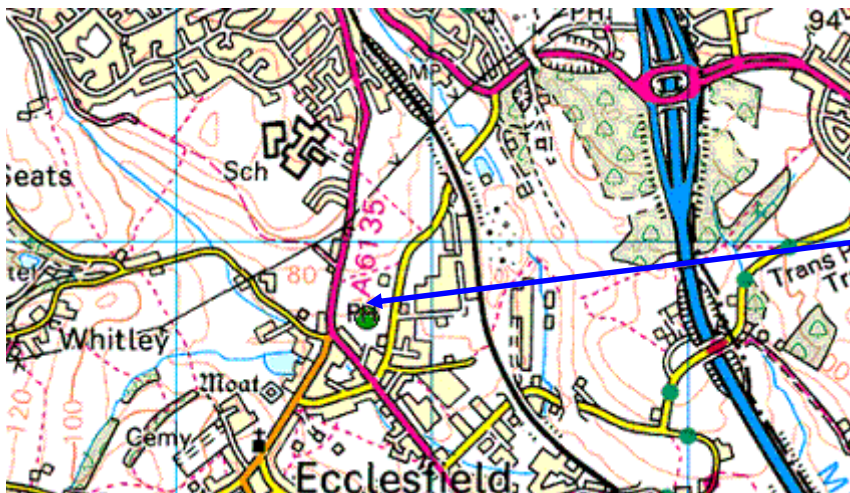

Location

Ecclesfield Red Rose JFC play their games on the Shardlows Sports Ground, Nether Lane, Ecclesfield, Sheffield

Directions :

From M1 North, JN 35 take the left hand lane and follow signs to Chapeltown. At the bottom of the hill take first left, past the Meadow Farm Public House. ERR is on your right approx 300 yards further on

From Hillsborough (Law Brothers Roundabout), follow Halifax Road for 0.8 miles. Turn right onto Chaucer Road. Go straight on at the roundabout and eventually bear right onto Yew Lane. Turn right onto Church Street then bear right on to Mill Road. At the lights, go straight on to Nether Lane. Ecclesfield Red Rose is on the left approx 300 yards.